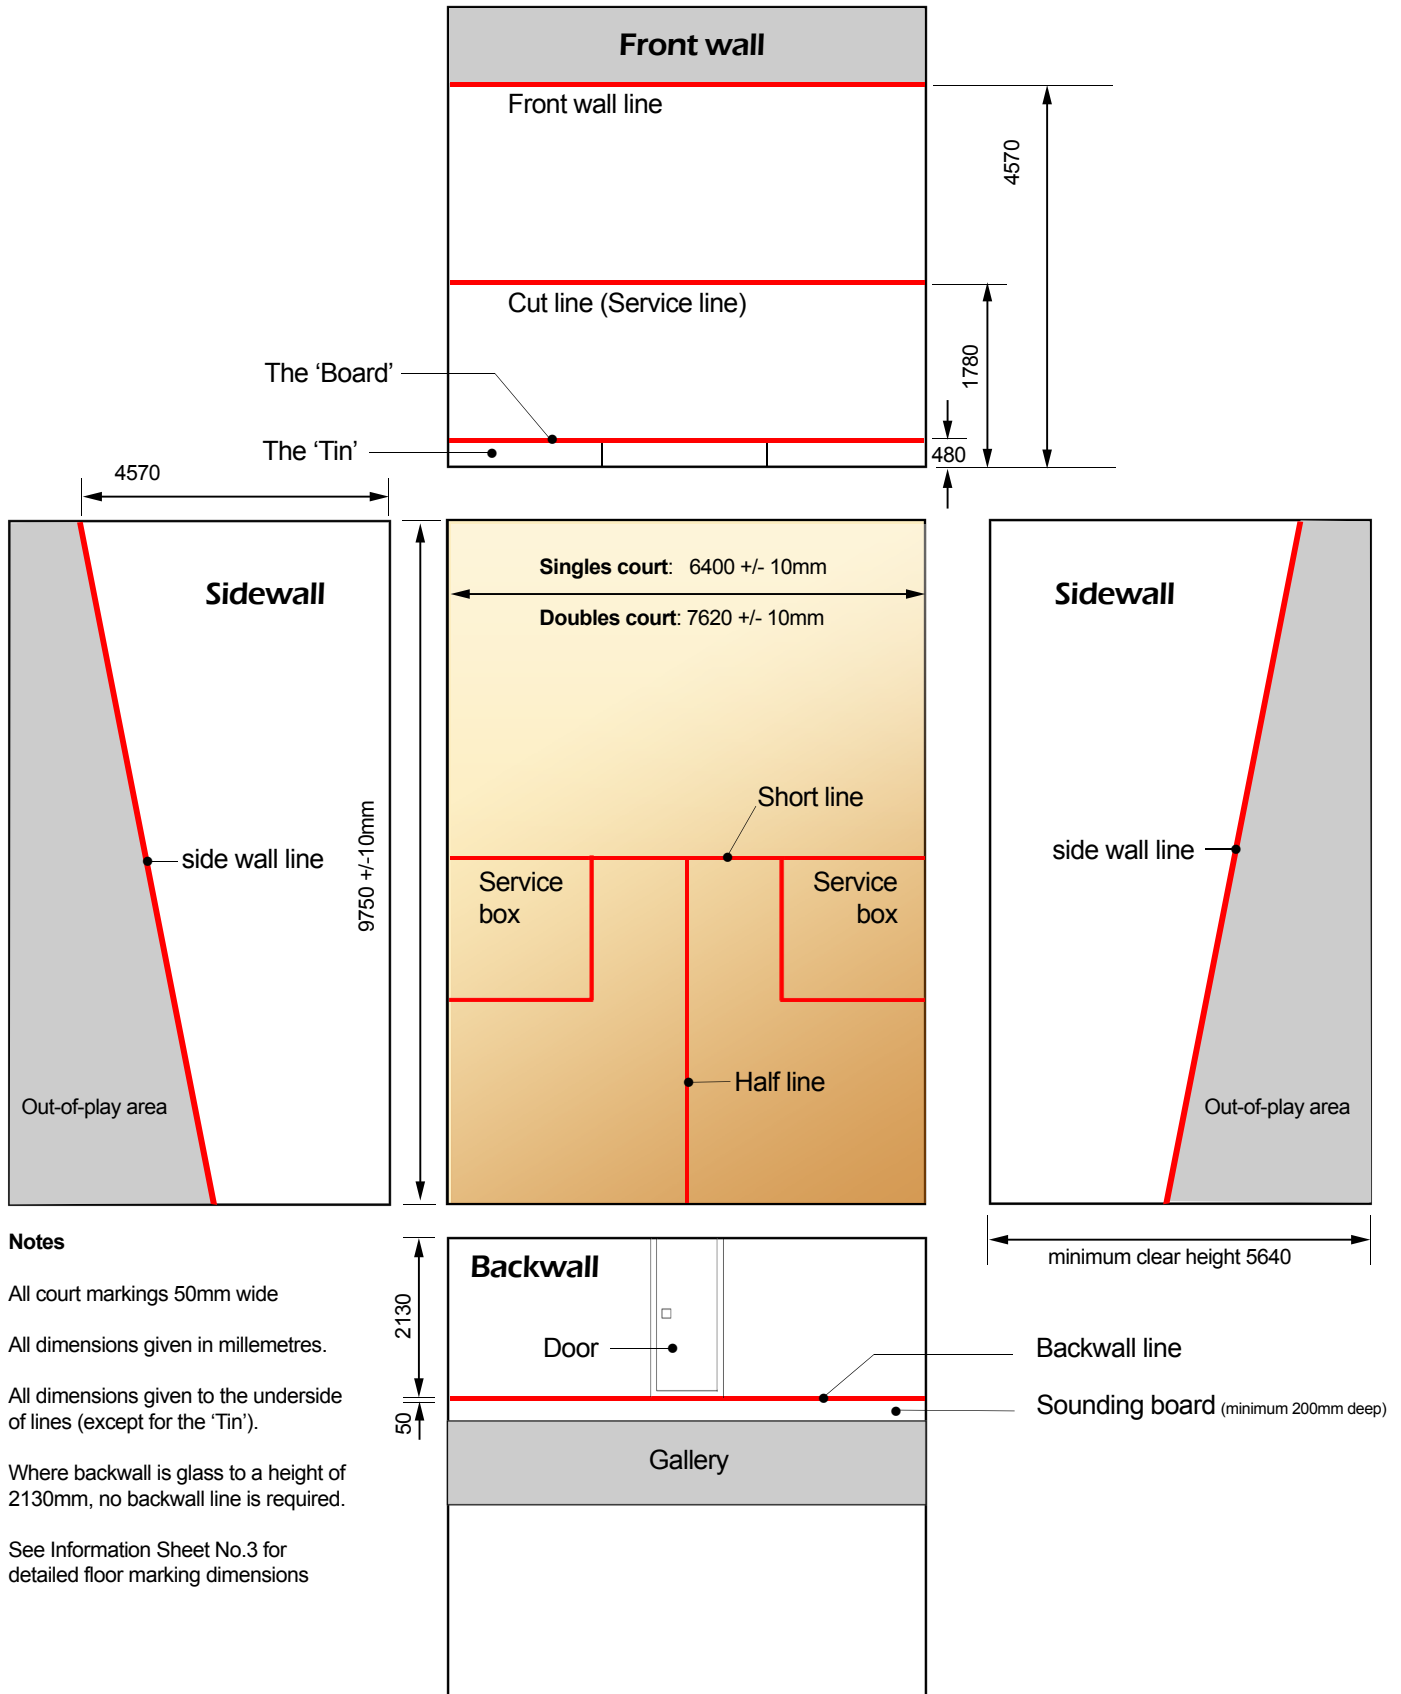

Squash court layout & dimensions

with solid back wall

Notes

All court markings 50mm wide

All dimensions given in millimetres.

All dimensions given to the underside of lines (except for the 'Tin').

Where backwall is glass to a height of 2130mm, no backwall line is required.

See Information Sheet No.3 for detailed floor marking dimensions

COURTCARE

Tel: 01260 545008 Fax: 01260 298841

enquiries@courtcareuk.com | www.courtcareuk.com