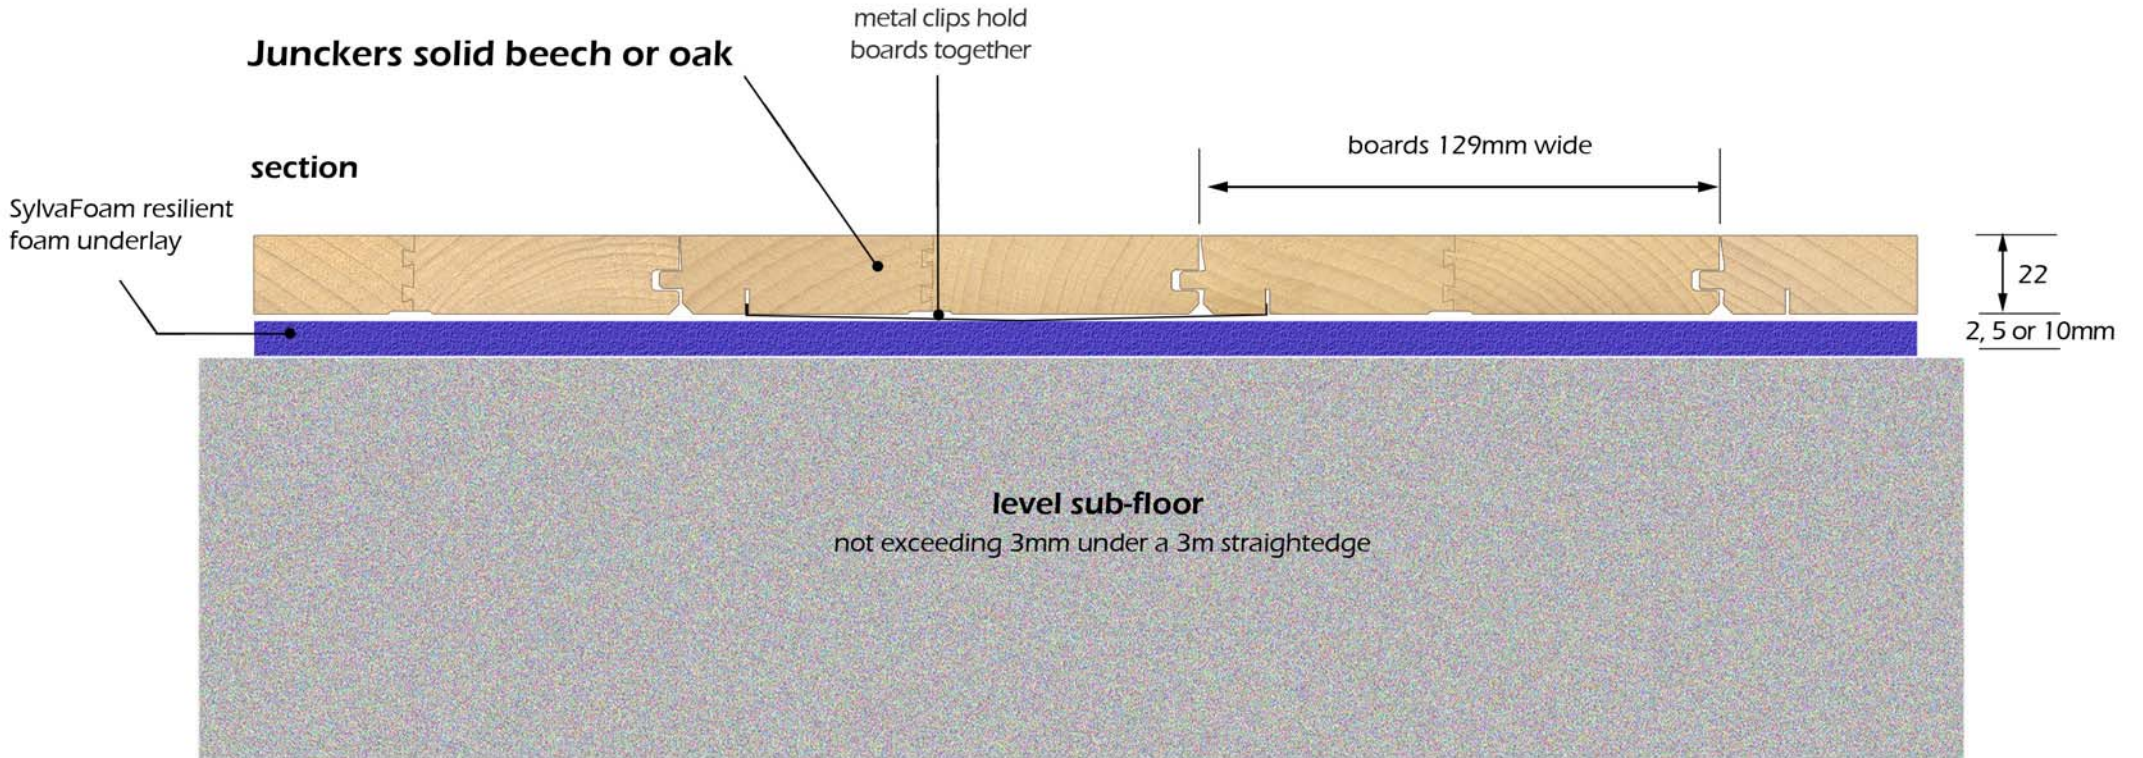

# ACTIVITY FLOORS

Junckers Quickclip system for use with flat & level sub-floors only

## SYLVAFOAM standard thicknesses

1.5mm and 2mm underlays are available for non-activity floors