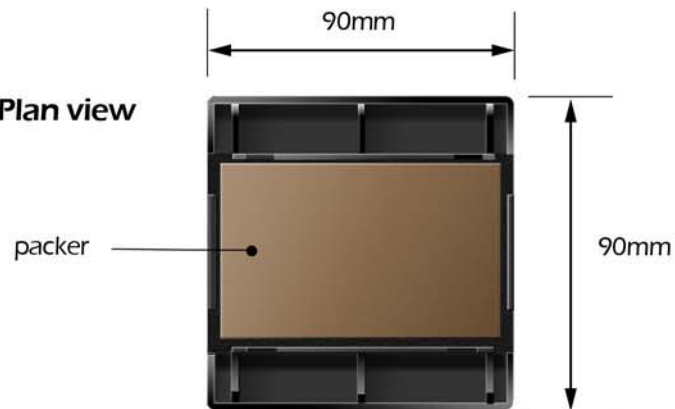

SPORTS & ACTIVITY FLOORS

Junckers New Era cradle system for use with uneven sub-floors

SylvaSport or SylvaSquash

solid 22mm beech

section

Plan view

Batten sizes available: 36 or 48mm
Basic cradle heights: 16, 30, 45, or 60mm