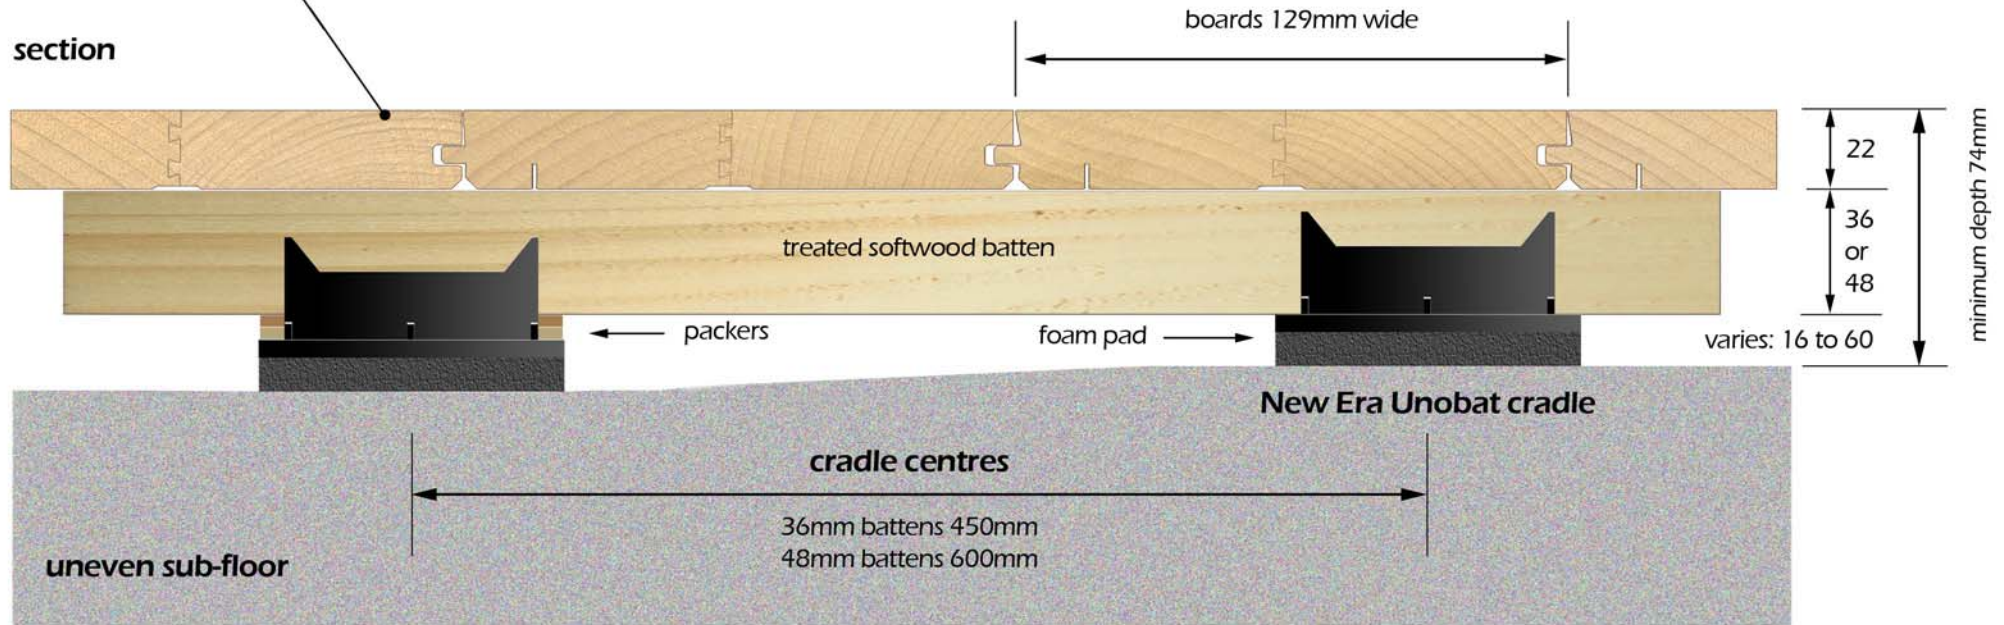

SPORTS & ACTIVITY FLOORS

Junckers New Era cradle system for use with uneven sub-floors

SylvaSport or SylvaSquash

solid 22mm beech

section

Plan view

Batten sizes available: 36 or 48mm
Basic cradle heights: 16, 30, 45, or 60mm