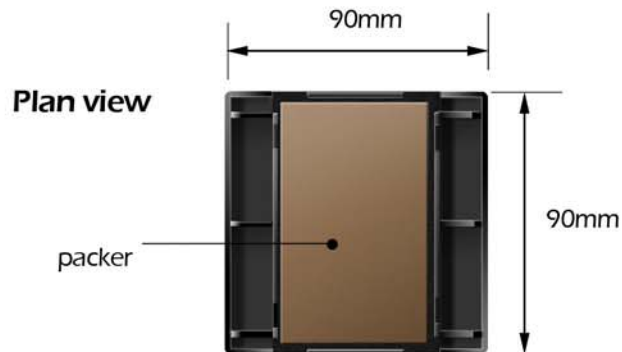

SPORTS & ACTIVITY FLOORS

Junckers New Era cradle system for use with uneven sub-floors

SylvaSport or SylvaSquash
solid 22mm beech

Junckers New Era Unobat cradles comply with
BS EN 14904:2006 class A4 for area elastic sports floors

section

Batten sizes available: 36 or 48mm
Basic cradle heights: 16, 30, 45, or 60mm

COURTCARE