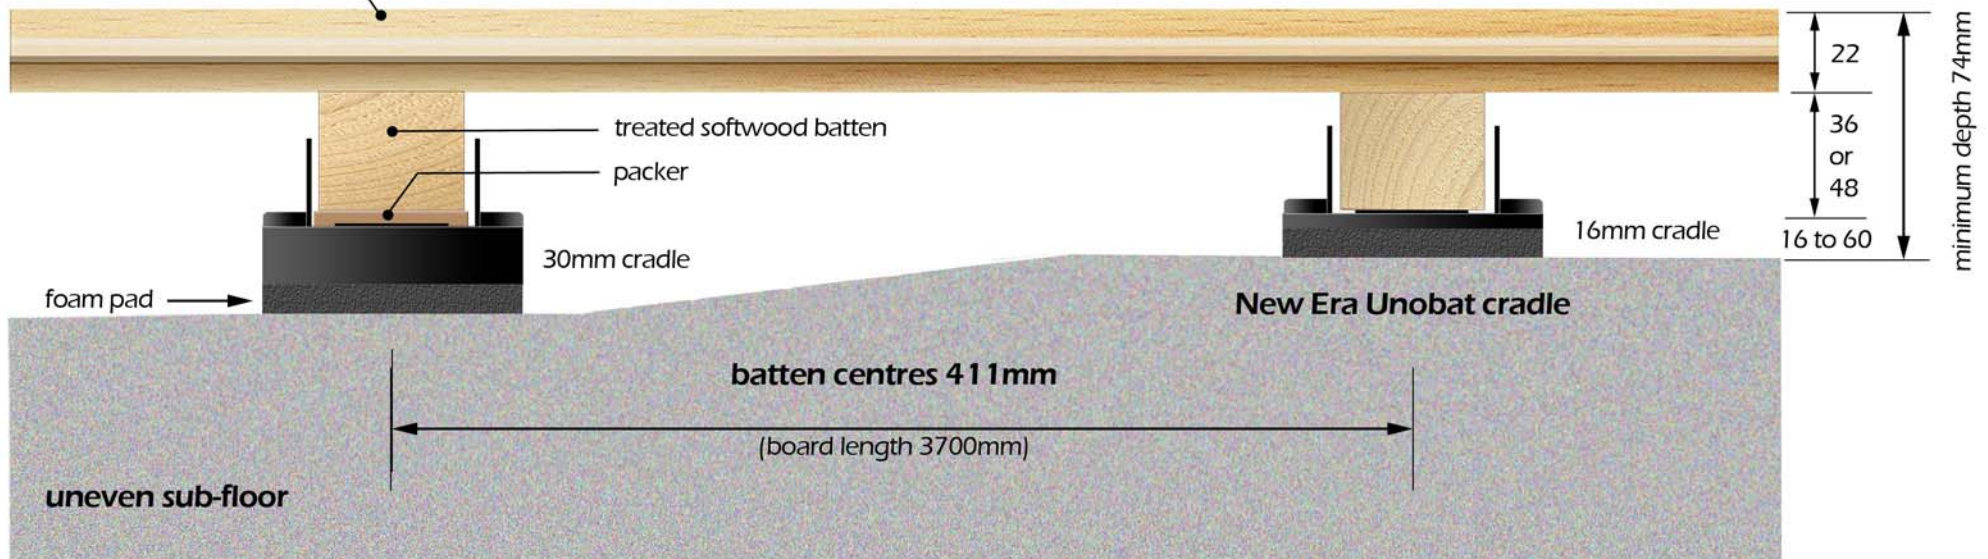

SPORTS & ACTIVITY FLOORS

Junckers New Era cradle system for use with uneven sub-floors

SylvaSport or SylvaSquash
solid 22mm beech

Junckers New Era Unobat cradles comply with
BS EN 14904:2006 class A4 for area elastic sports floors

section

Batten sizes available: 36 or 48mm
Basic cradle heights: 16, 30, 45, or 60mm

COURTCARE