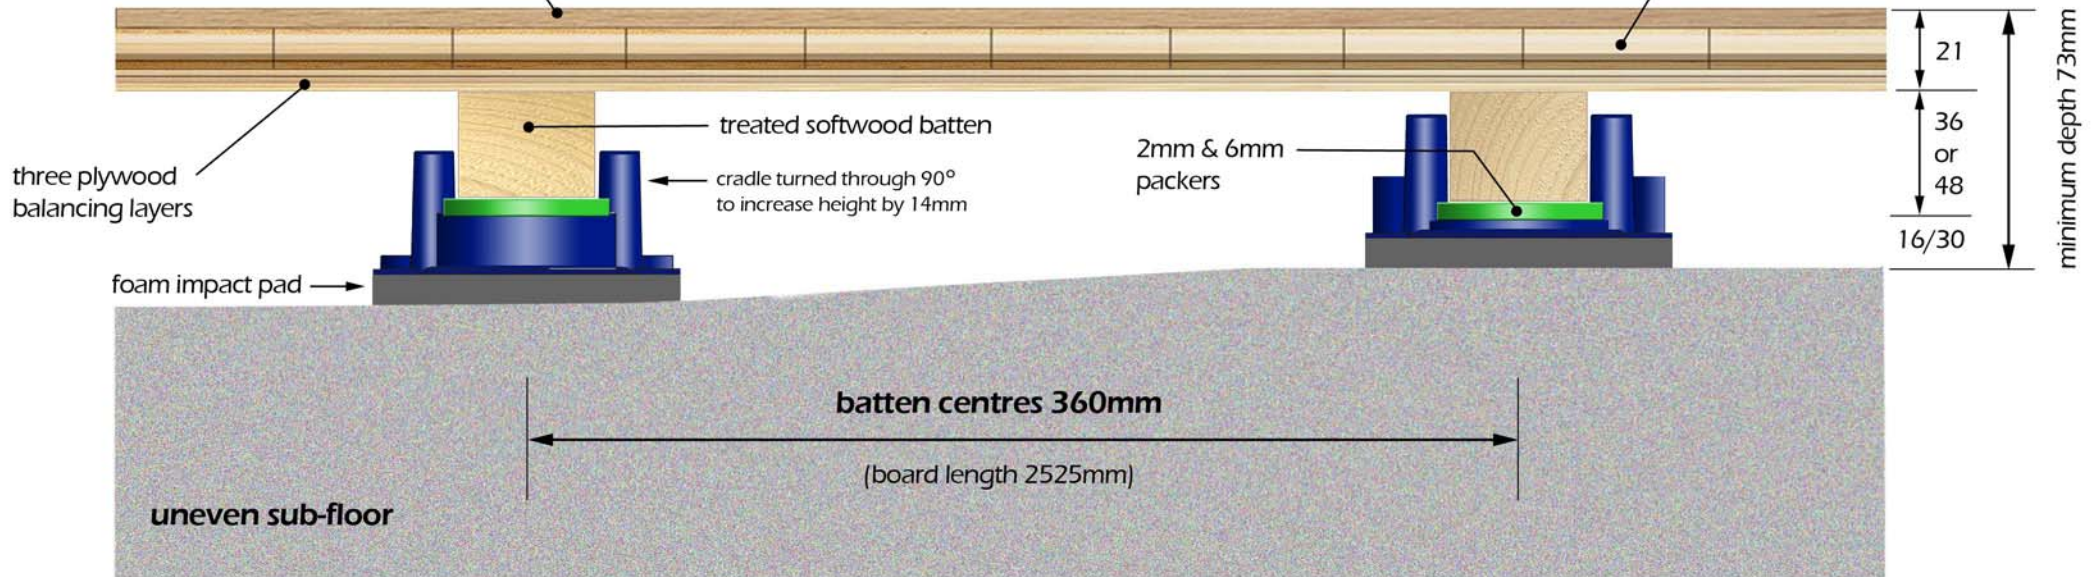

SPORTS & ACTIVITY FLOORS

Reflex Levelling Cradle System

Multisport board

4mm wear layer available in ash, beech, oak or maple

The REFLEX two-way cradle

cradles are available in two sizes:
16/30mm & 45/60mm

cross-laminated softwood core

section

complies with BS EN 14904:2006 class A4 for area elastic sports floors

Plan view

COURTCARE

T 01260 545008 F 01260 298841 www.courtcareuk.com | enquiries@courtcareuk.com