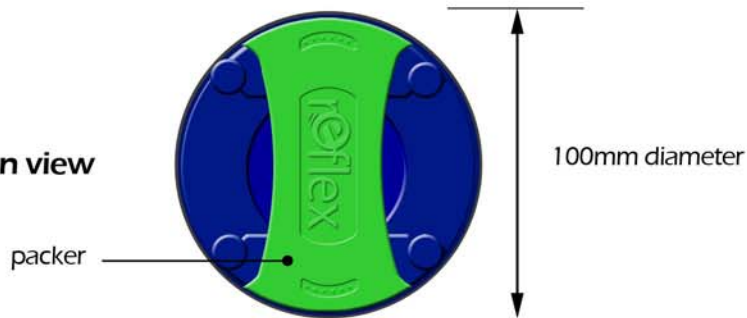

SPORTS & ACTIVITY FLOORS

Reflex Levelling Cradle System

Multisport board

4mm wear layer available in ash, beech, oak or maple

The REFLEX two-way cradle

cradles are available in two sizes:
16/30mm & 45/60mm

cross-laminated softwood core

section

complies with BS EN 14904:2006 class A4 for area elastic sports floors

Plan view

COURTCARE

T 01260 545008 F 01260 298841 www.courtcareuk.com | enquiries@courtcareuk.com