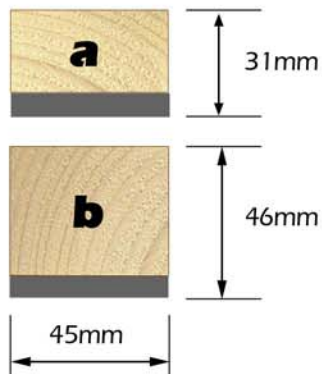

SPORTS & ACTIVITY FLOORS

Reflex Sportsbat batten system for use with flat & level sub-floors only

Multisport board

4mm wear layer available in ash, beech, oak or maple

section

SPORTSBAT
batten sizes

COURTCARE