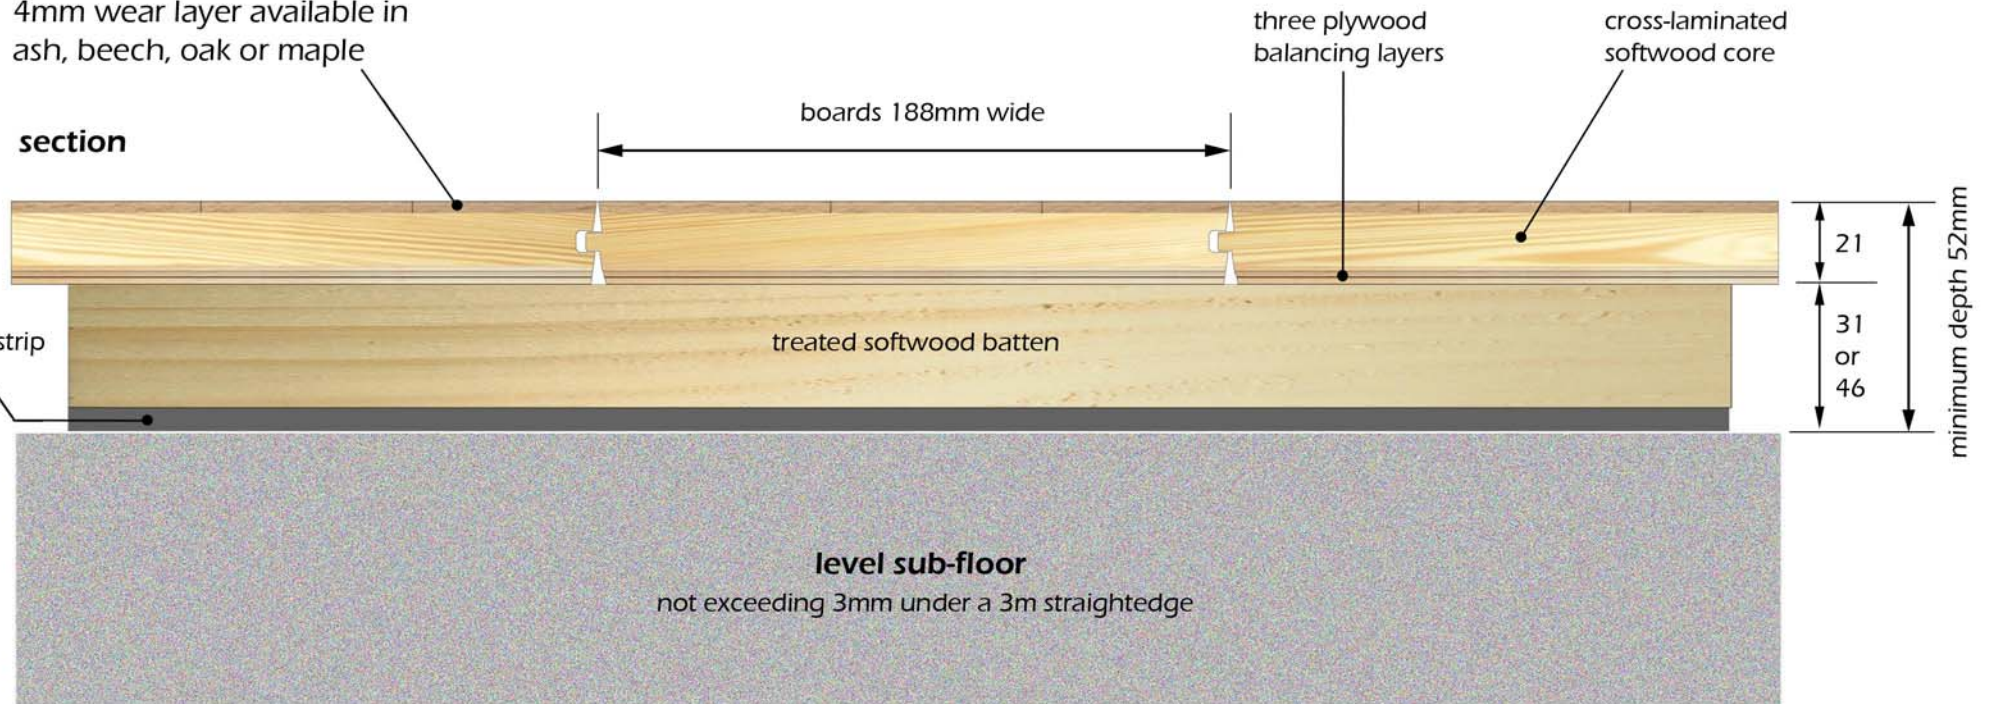

SPORTS & ACTIVITY FLOORS

Reflex Sportsbat batten system for use with flat & level sub-floors only

Multisport board

4mm wear layer available in ash, beech, oak or maple

section

SPORTSBAT
batten sizes

COURTCARE