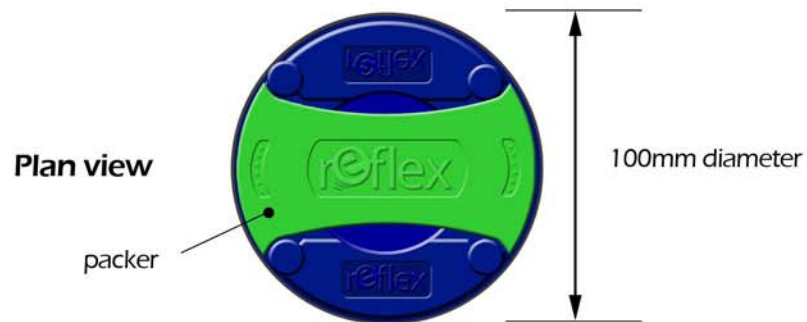

SPORTS & ACTIVITY FLOORS

Reflex Levelling Cradle System

COURTCARE

T 01260 545008 F 01260 298841 www.courtcareuk.com | enquiries@courtcareuk.com