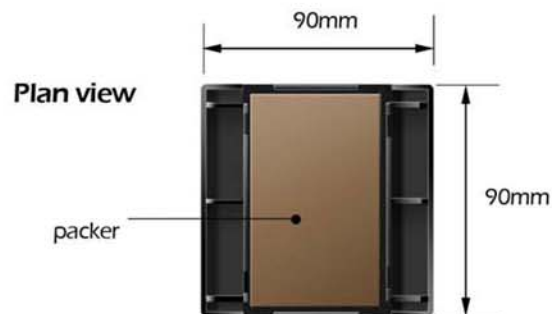

## SylvaSport or SylvaSquash

solid 22mm beech

section

Junckers New Era Unobat cradles comply with BS EN 14904:2006 class A4 for area elastic sports floors

Batten sizes available: 36 or 48mm  
Basic cradle heights: 16, 30, 45, or 60mm