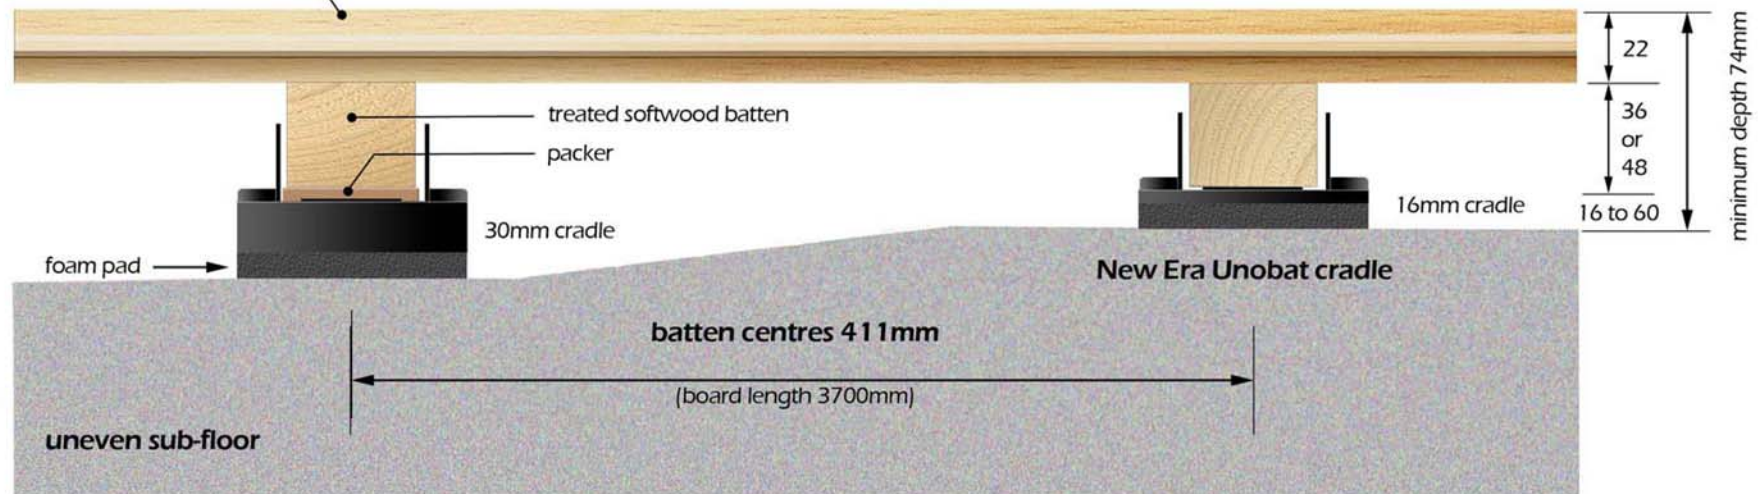

## SylvaSport or SylvaSquash

solid 22mm beech

section

Junckers New Era Unobat cradles comply with BS EN 14904:2006 class A4 for area elastic sports floors

Batten sizes available: 36 or 48mm  
Basic cradle heights: 16, 30, 45, or 60mm