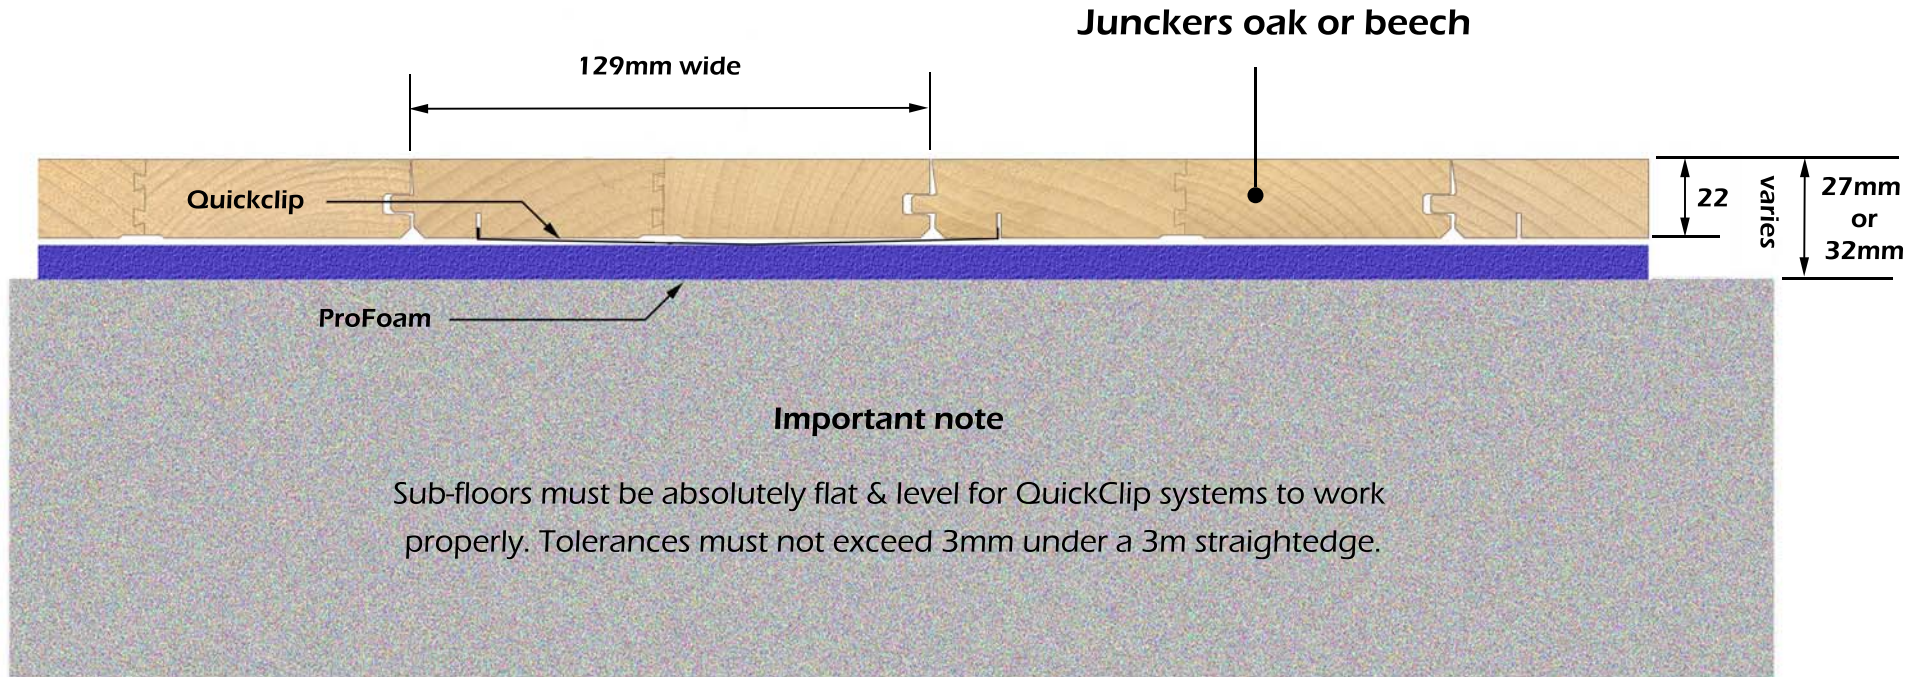

SPORTS & ACTIVITY FLOORS

Junckers QuickClip System

SYLVAFOAM standard thicknesses

1.5mm and 2mm underlays are available for non-activity floors