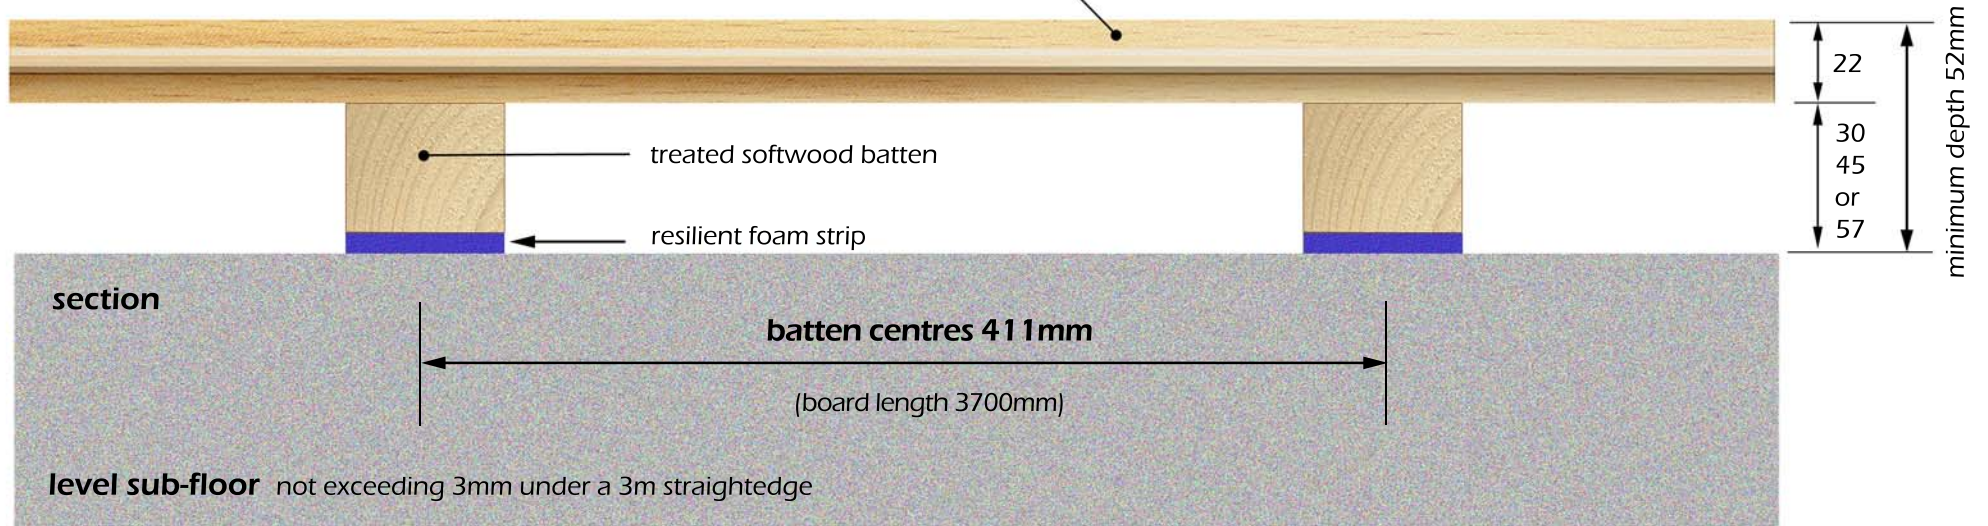

# SPORTS & ACTIVITY FLOORS

Junckers Blubat System

Junckers SylvaSport or SylvaSquash solid 22mm beech

secondary damp-proof membrane omitted for clarity

**BLUBAT**  
batten sizes